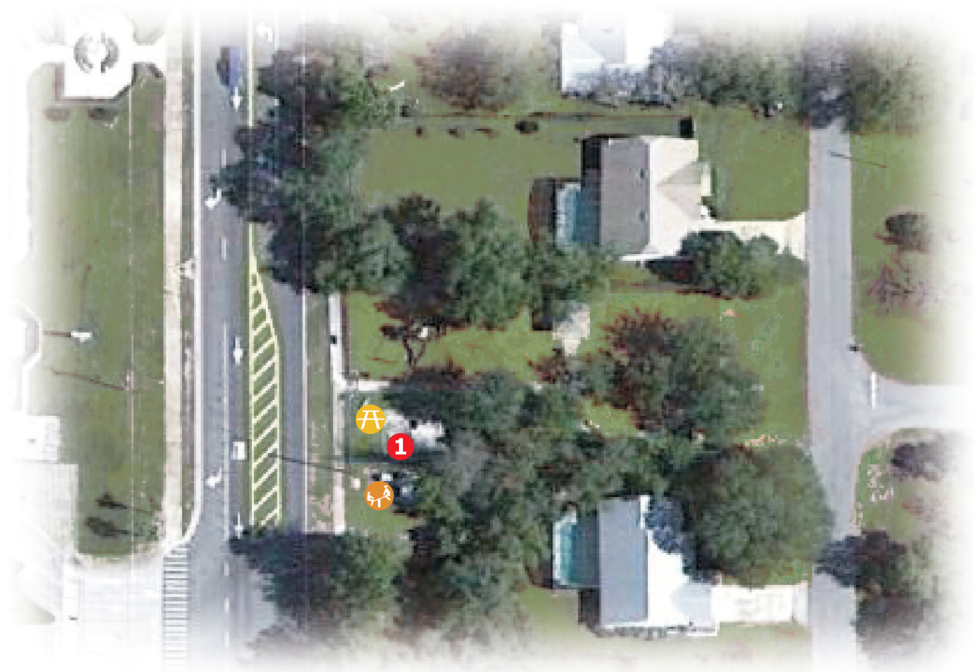

Eagle's Nest Park

92 Spur Road off West Highbanks Road, DeBary, FL 32713

Daytona Beach 
Area Convention & Visitors Bureau
QUESTIONS?
TO ORGANIZE YOUR
ATHLETIC EVENT AT A
VOLUSIA COUNTY SITE
Please contact the
*Daytona Beach Area
Convention & Visitors
Bureau*
386-255-0415 EXT 115

Basketball

1 30' x 20' half court

 Playground

 Picnic area