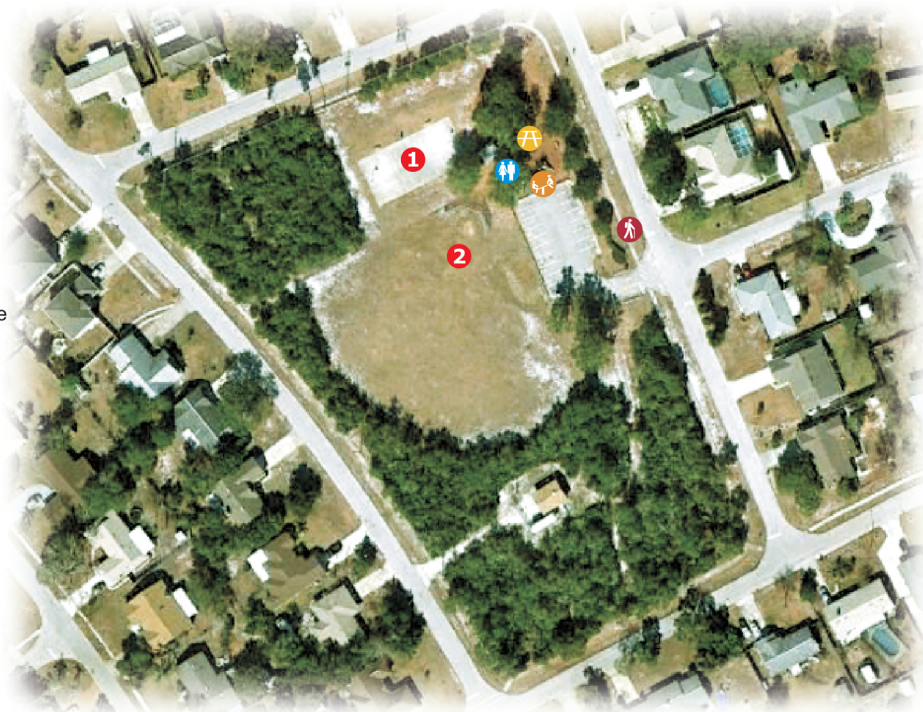

# Timber Ridge Park

1138 Glendale Avenue, Deltona, FL 32725

18 Parking spaces available.

*Daytona Beach*  
Area Convention & Visitors Bureau  
QUESTIONS?  
TO ORGANIZE YOUR  
ATHLETIC EVENT AT A  
VOLUSIA COUNTY SITE  
Please contact the  
*Daytona Beach Area  
Convention & Visitors  
Bureau*  
386-255-0415 EXT 115

-  Basketball
-  T-ball Field
-  Trail-1/4 Mile
-  Playground
-  Picnic area
-  Restrooms