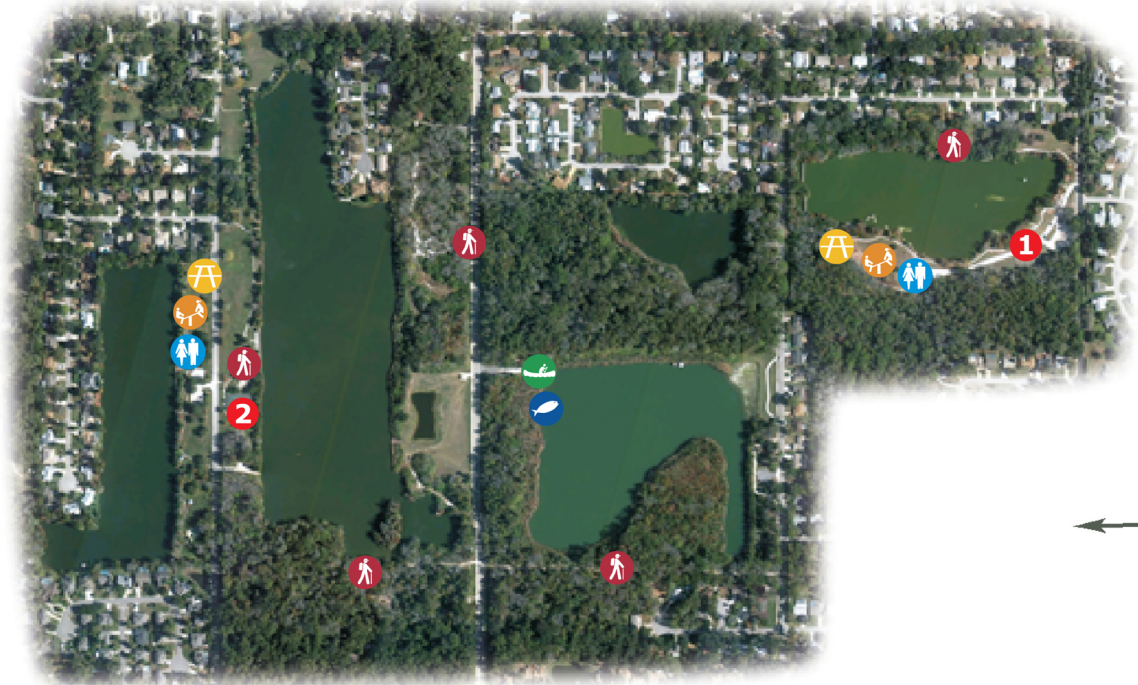

# Central Park I, II, III

601 Fleming Avenue, Ormond Beach, FL 32174

30+ parking spaces.

Area Convention & Visitors Bureau

### QUESTIONS?

TO ORGANIZE YOUR  
ATHLETIC EVENT AT A  
VOLUSIA COUNTY SITE

Please contact the  
**Daytona Beach Area  
Convention & Visitors  
Bureau**

386-255-0415 EXT 115

- Basketball
- Tennis Court
- Canoe Launch
- Fishing
- Trail-Walk/Jog/Bike
- Playground
- Restrooms
- Picnic area