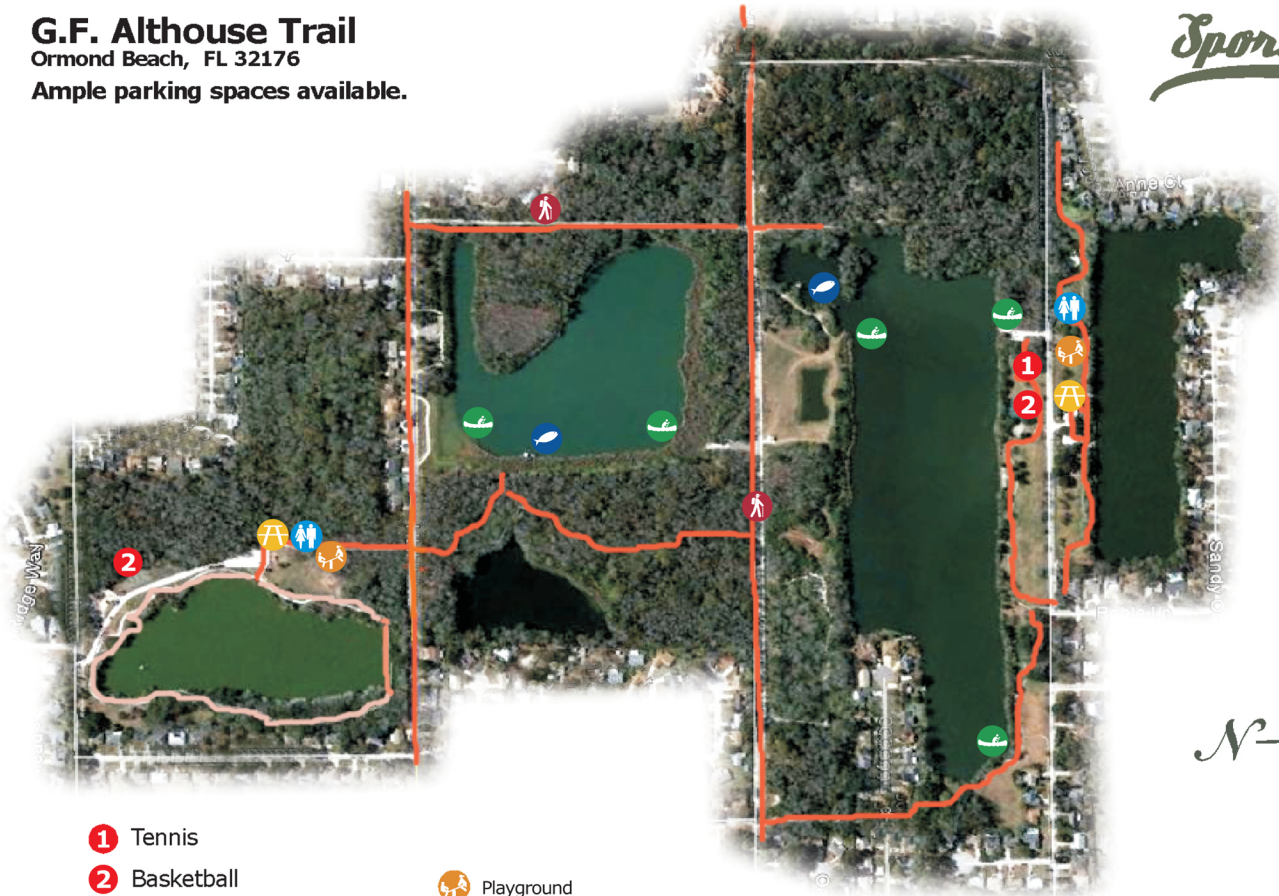

# G.F. Althouse Trail

Ormond Beach, FL 32176

Ample parking spaces available.

*SportsVolusia*  
.com

- 1 Tennis
- 2 Basketball
- Canoe Launch
- Trail
- Fishing

- Playground
- Restrooms
- Picnic area

*Daytona Beach*  
Area Convention & Visitors Bureau