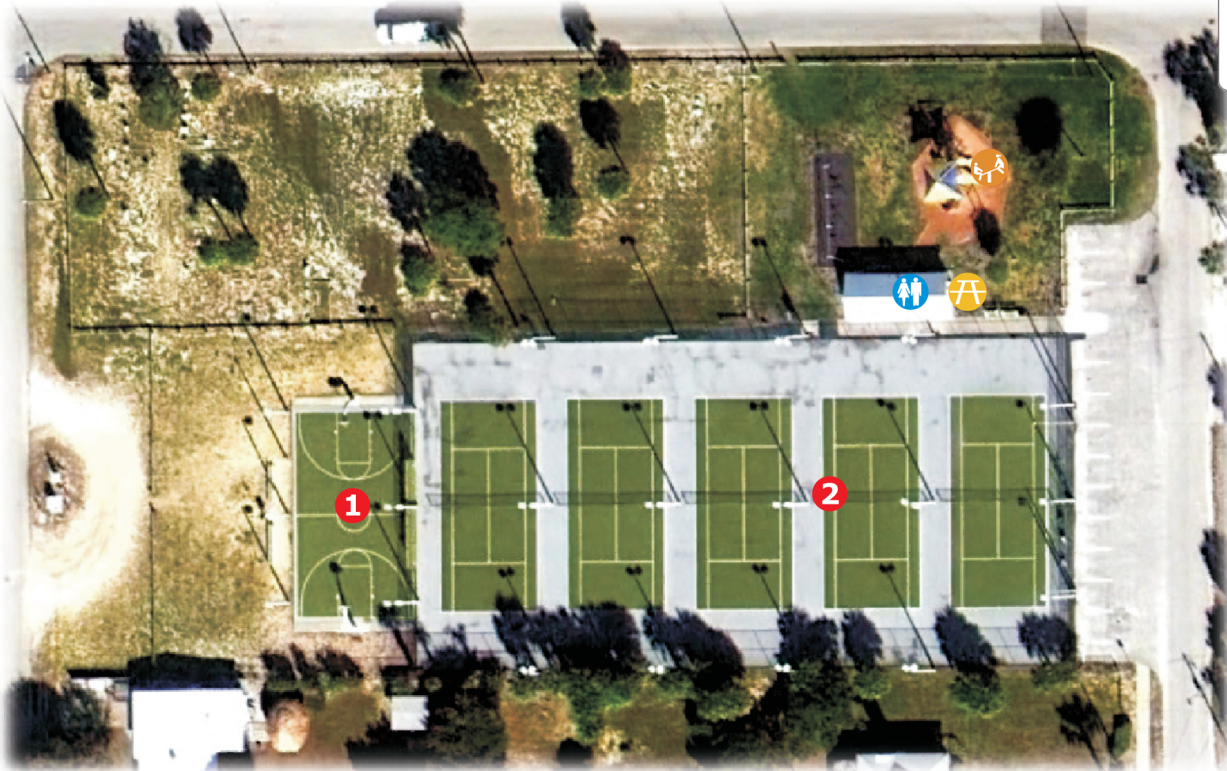

# Detwiler Park

510 Horton St., New Smyrna Beach, FL 32169

Ample parking spaces.

Basketball

**1** 1 Full Size Court

Tennis

**2** 5 Tennis courts

 Playground