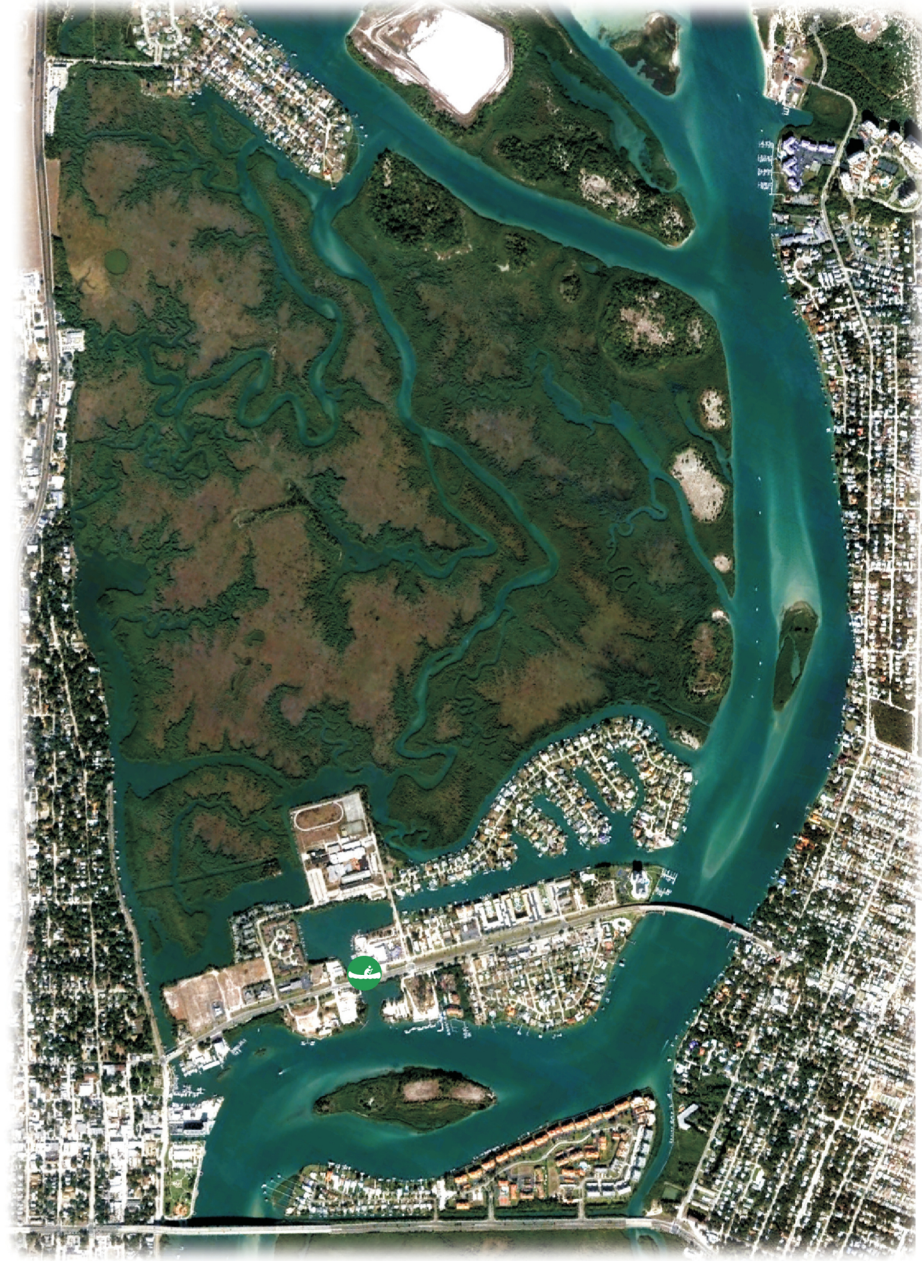

Smyrna Creek Blueway

N Causway, New Smyrna Beach, FL 32168
Parking spaces available.

 Launch

QUESTIONS?
TO ORGANIZE YOUR ATHLETIC EVENT AT A VOLUSIA COUNTY SITE
Please contact the
Daytona Beach Area Convention & Visitors Bureau
386-255-0415 EXT 115