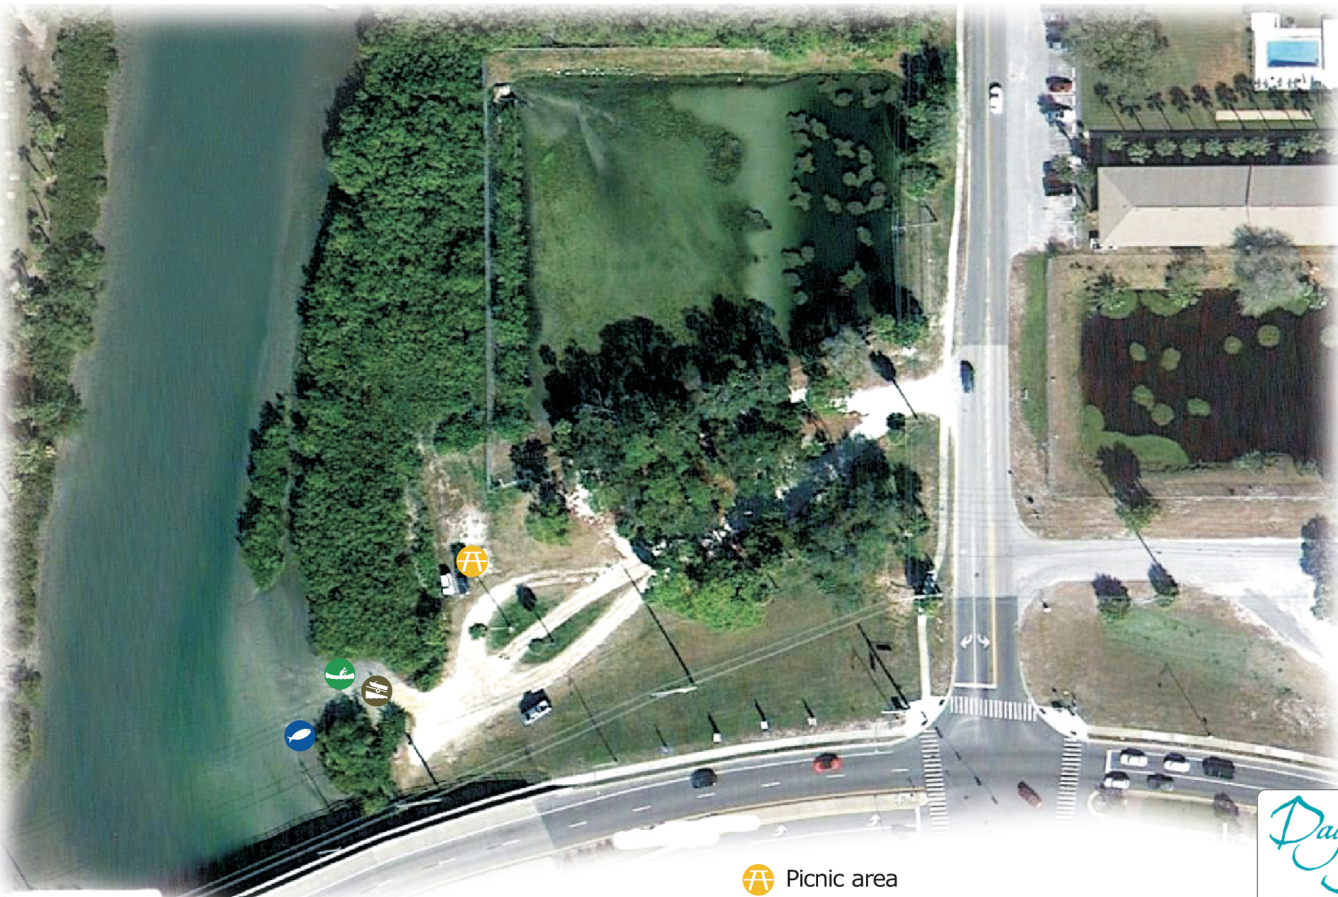

Callalisa Park

E. 3rd Ave. and S. Peninsula Ave., New Smyrna Beach, FL 32169

Limited parking spaces.

SportsVolusia
.com

-  Picnic area
-  Canoe Launch
-  Boat Launch
-  Fishing

Daytona Beach
Area Convention & Visitors Bureau